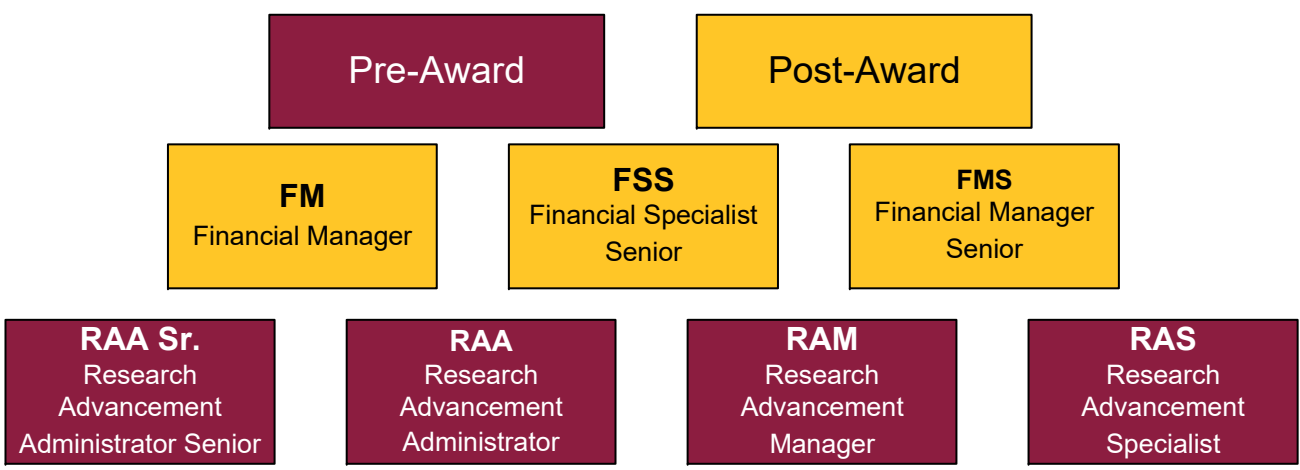

Ira A. Fulton Schools of Engineering
Research Enterprise

Kyle Squires
Vice Provost & Dean

Tony Waas
Director
SEMTE

Ram Pendyala
Director
SSEBE

Heather Clark
Director
SBHSE

Ross Maciejewski
Director
SCAI

Stephen Phillips
Director
ECEE