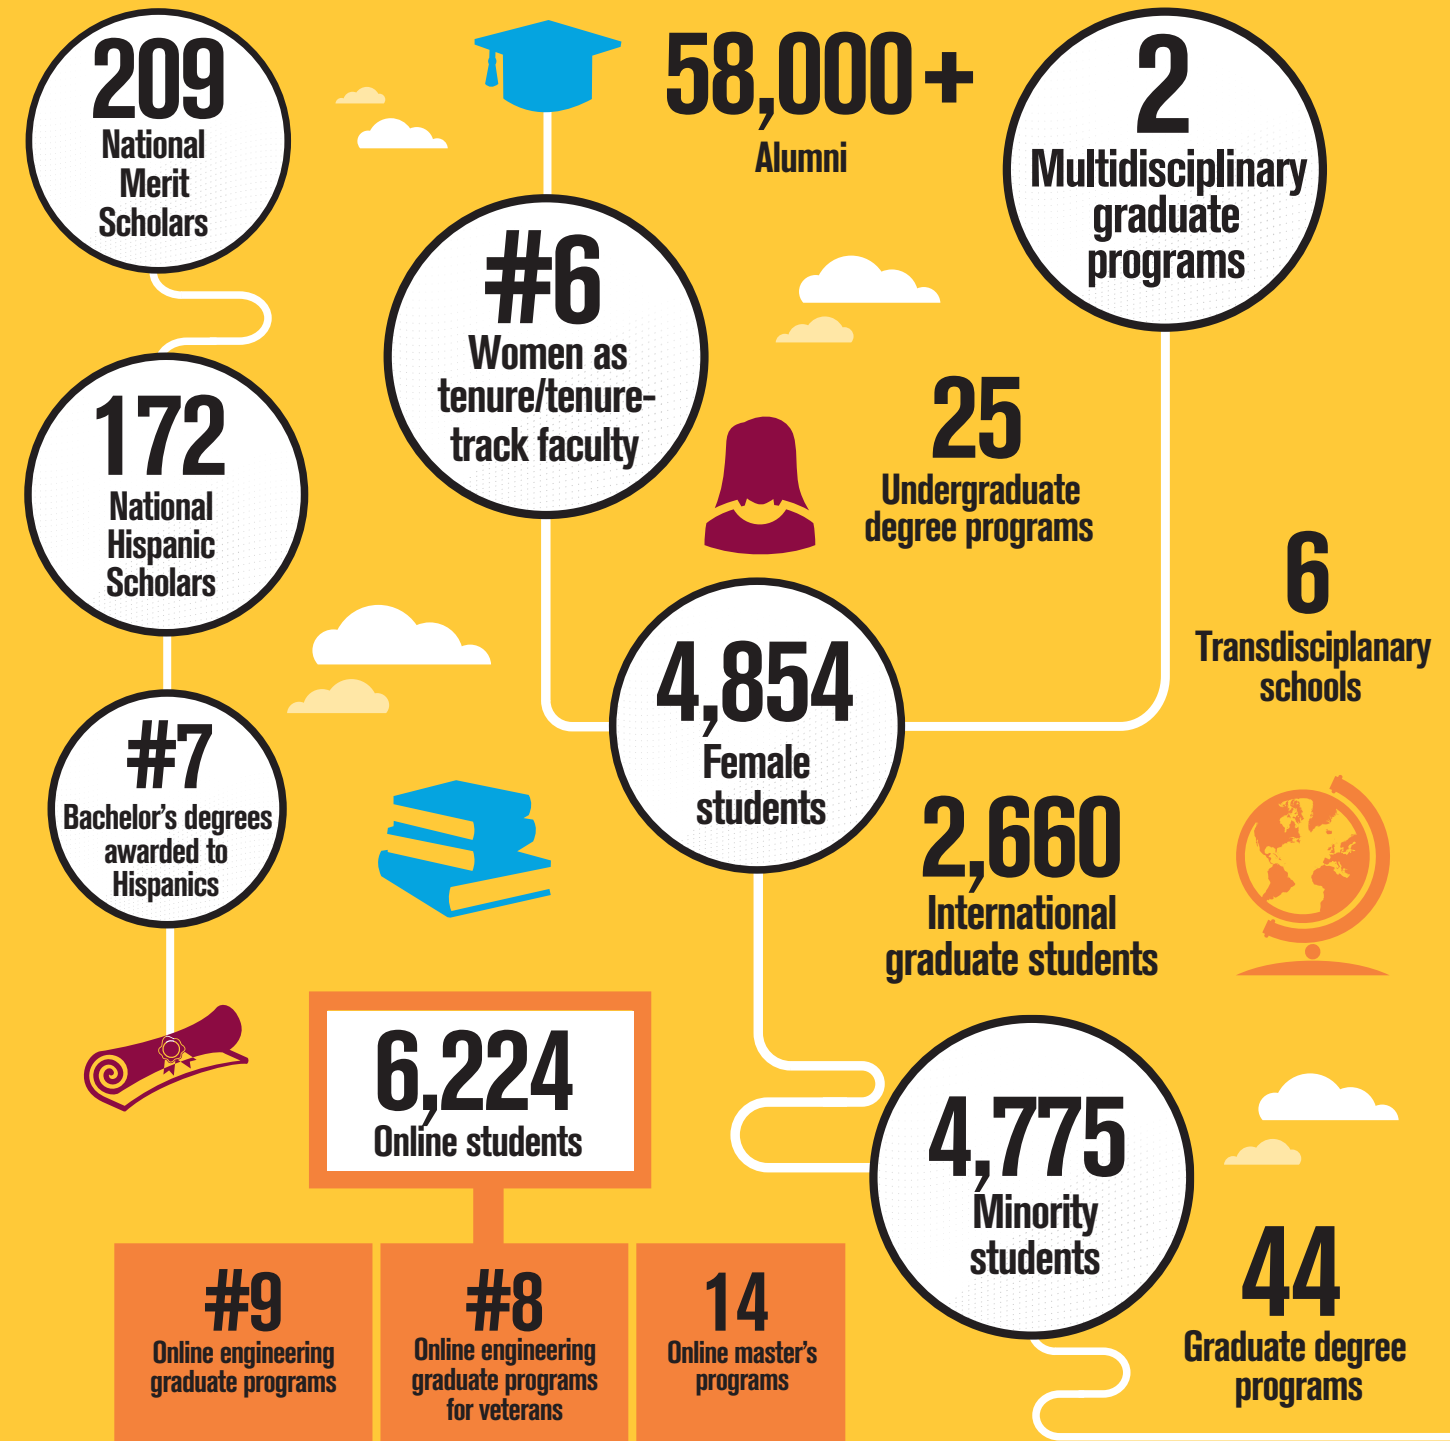

## Research and facilities

## #1 Largest and one of the most comprehensive engineering schools in the nation

Sources: ASEE By the Numbers, 2017, U.S. News & World Report, Fall 2018 21st Day Data, U.S. Patent and Trademark Office, Comparative data per \$10 million in research expenditures, based on Association of University and Technology Managers annual report of top engineering schools