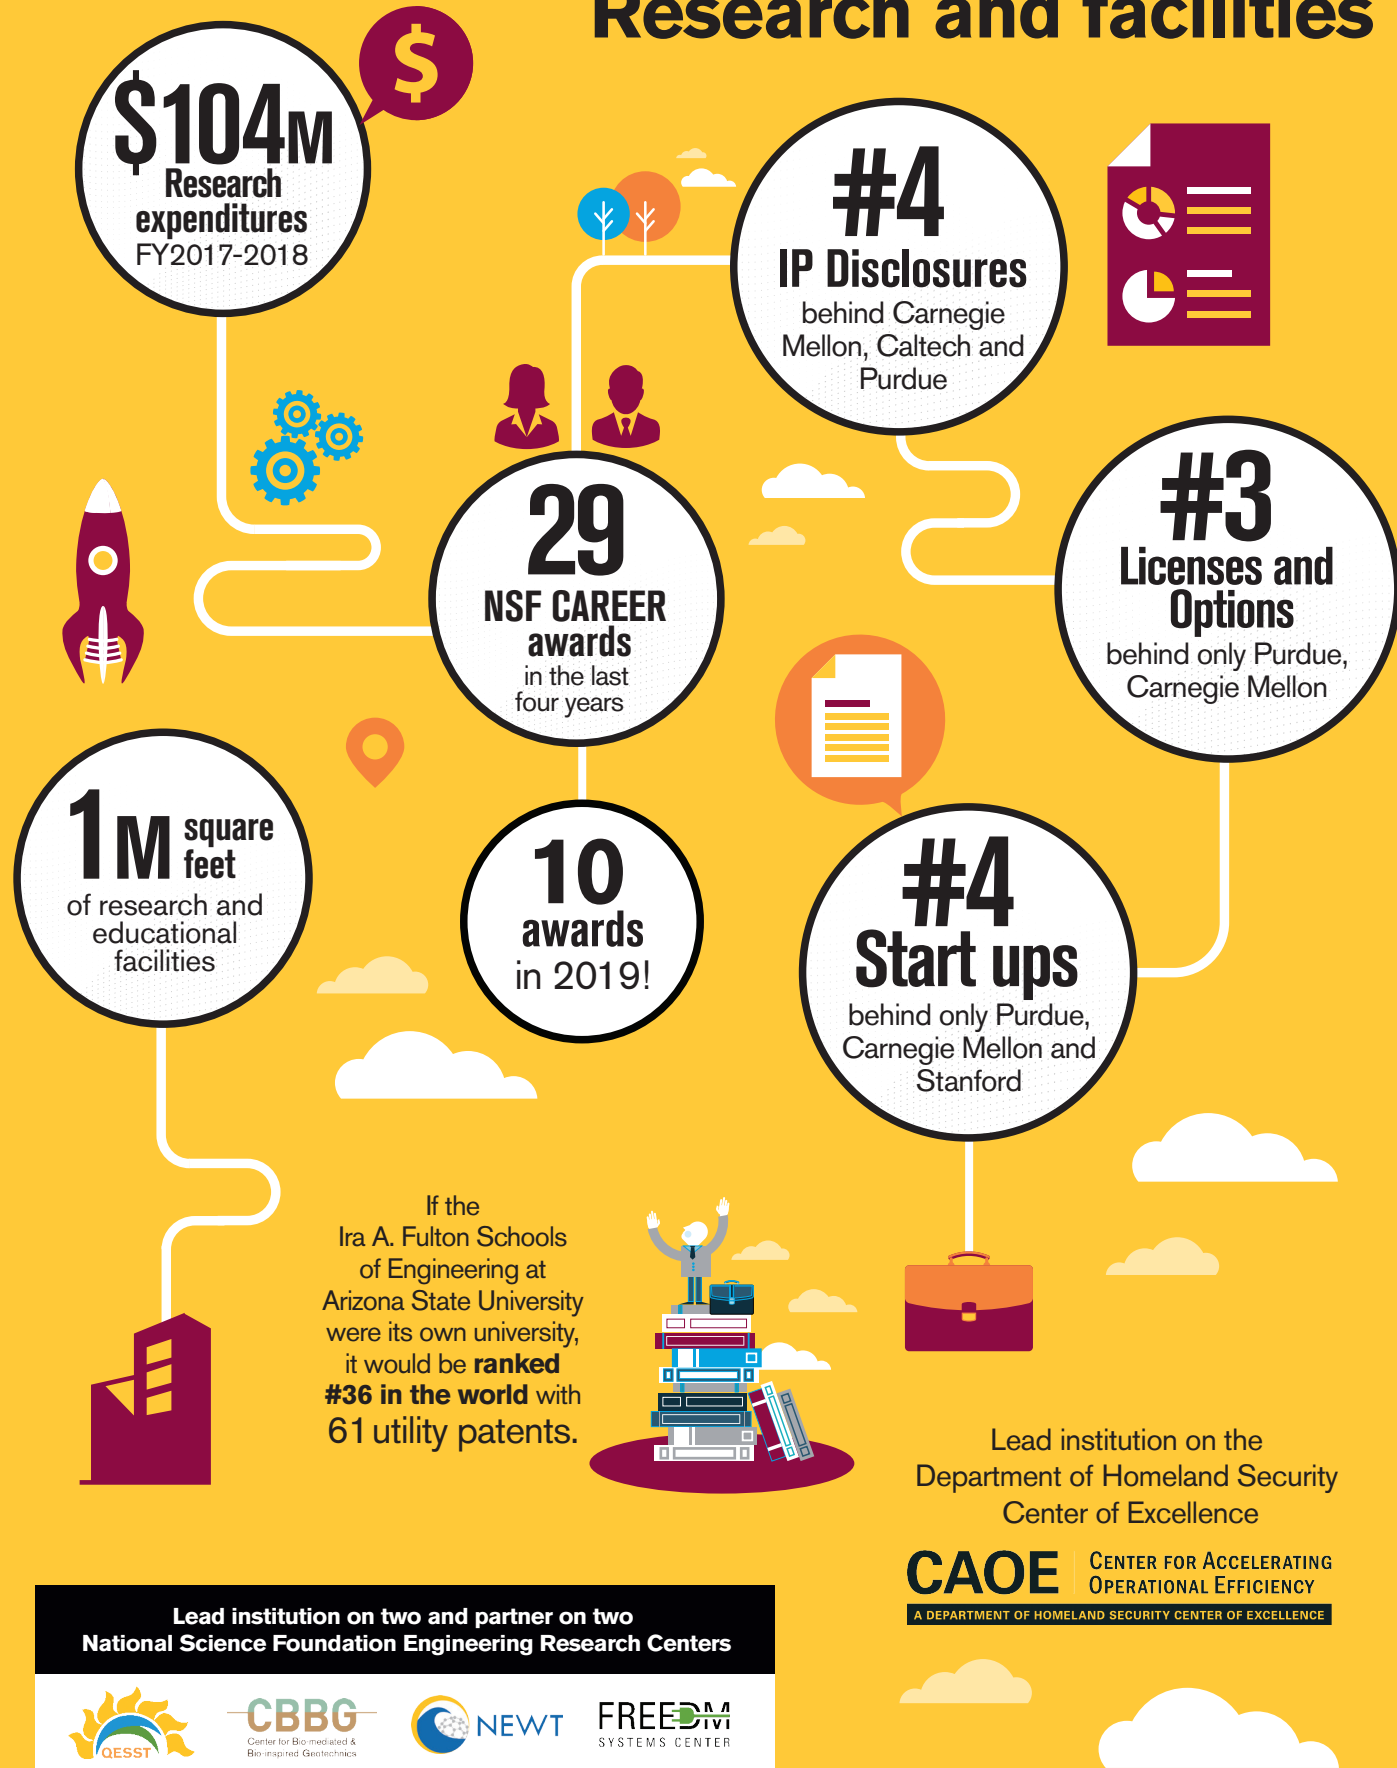

## Research and facilities

## #1 Largest and one of the most comprehensive engineering schools in the nation

Sources: ASEE By the Numbers, 2017, U.S. News & World Report, Fall 2018 21st Day Data, U.S. Patent and Trademark Office, Comparative data per \$10 million in research expenditures, based on Association of University and Technology Managers annual report of top engineering schools